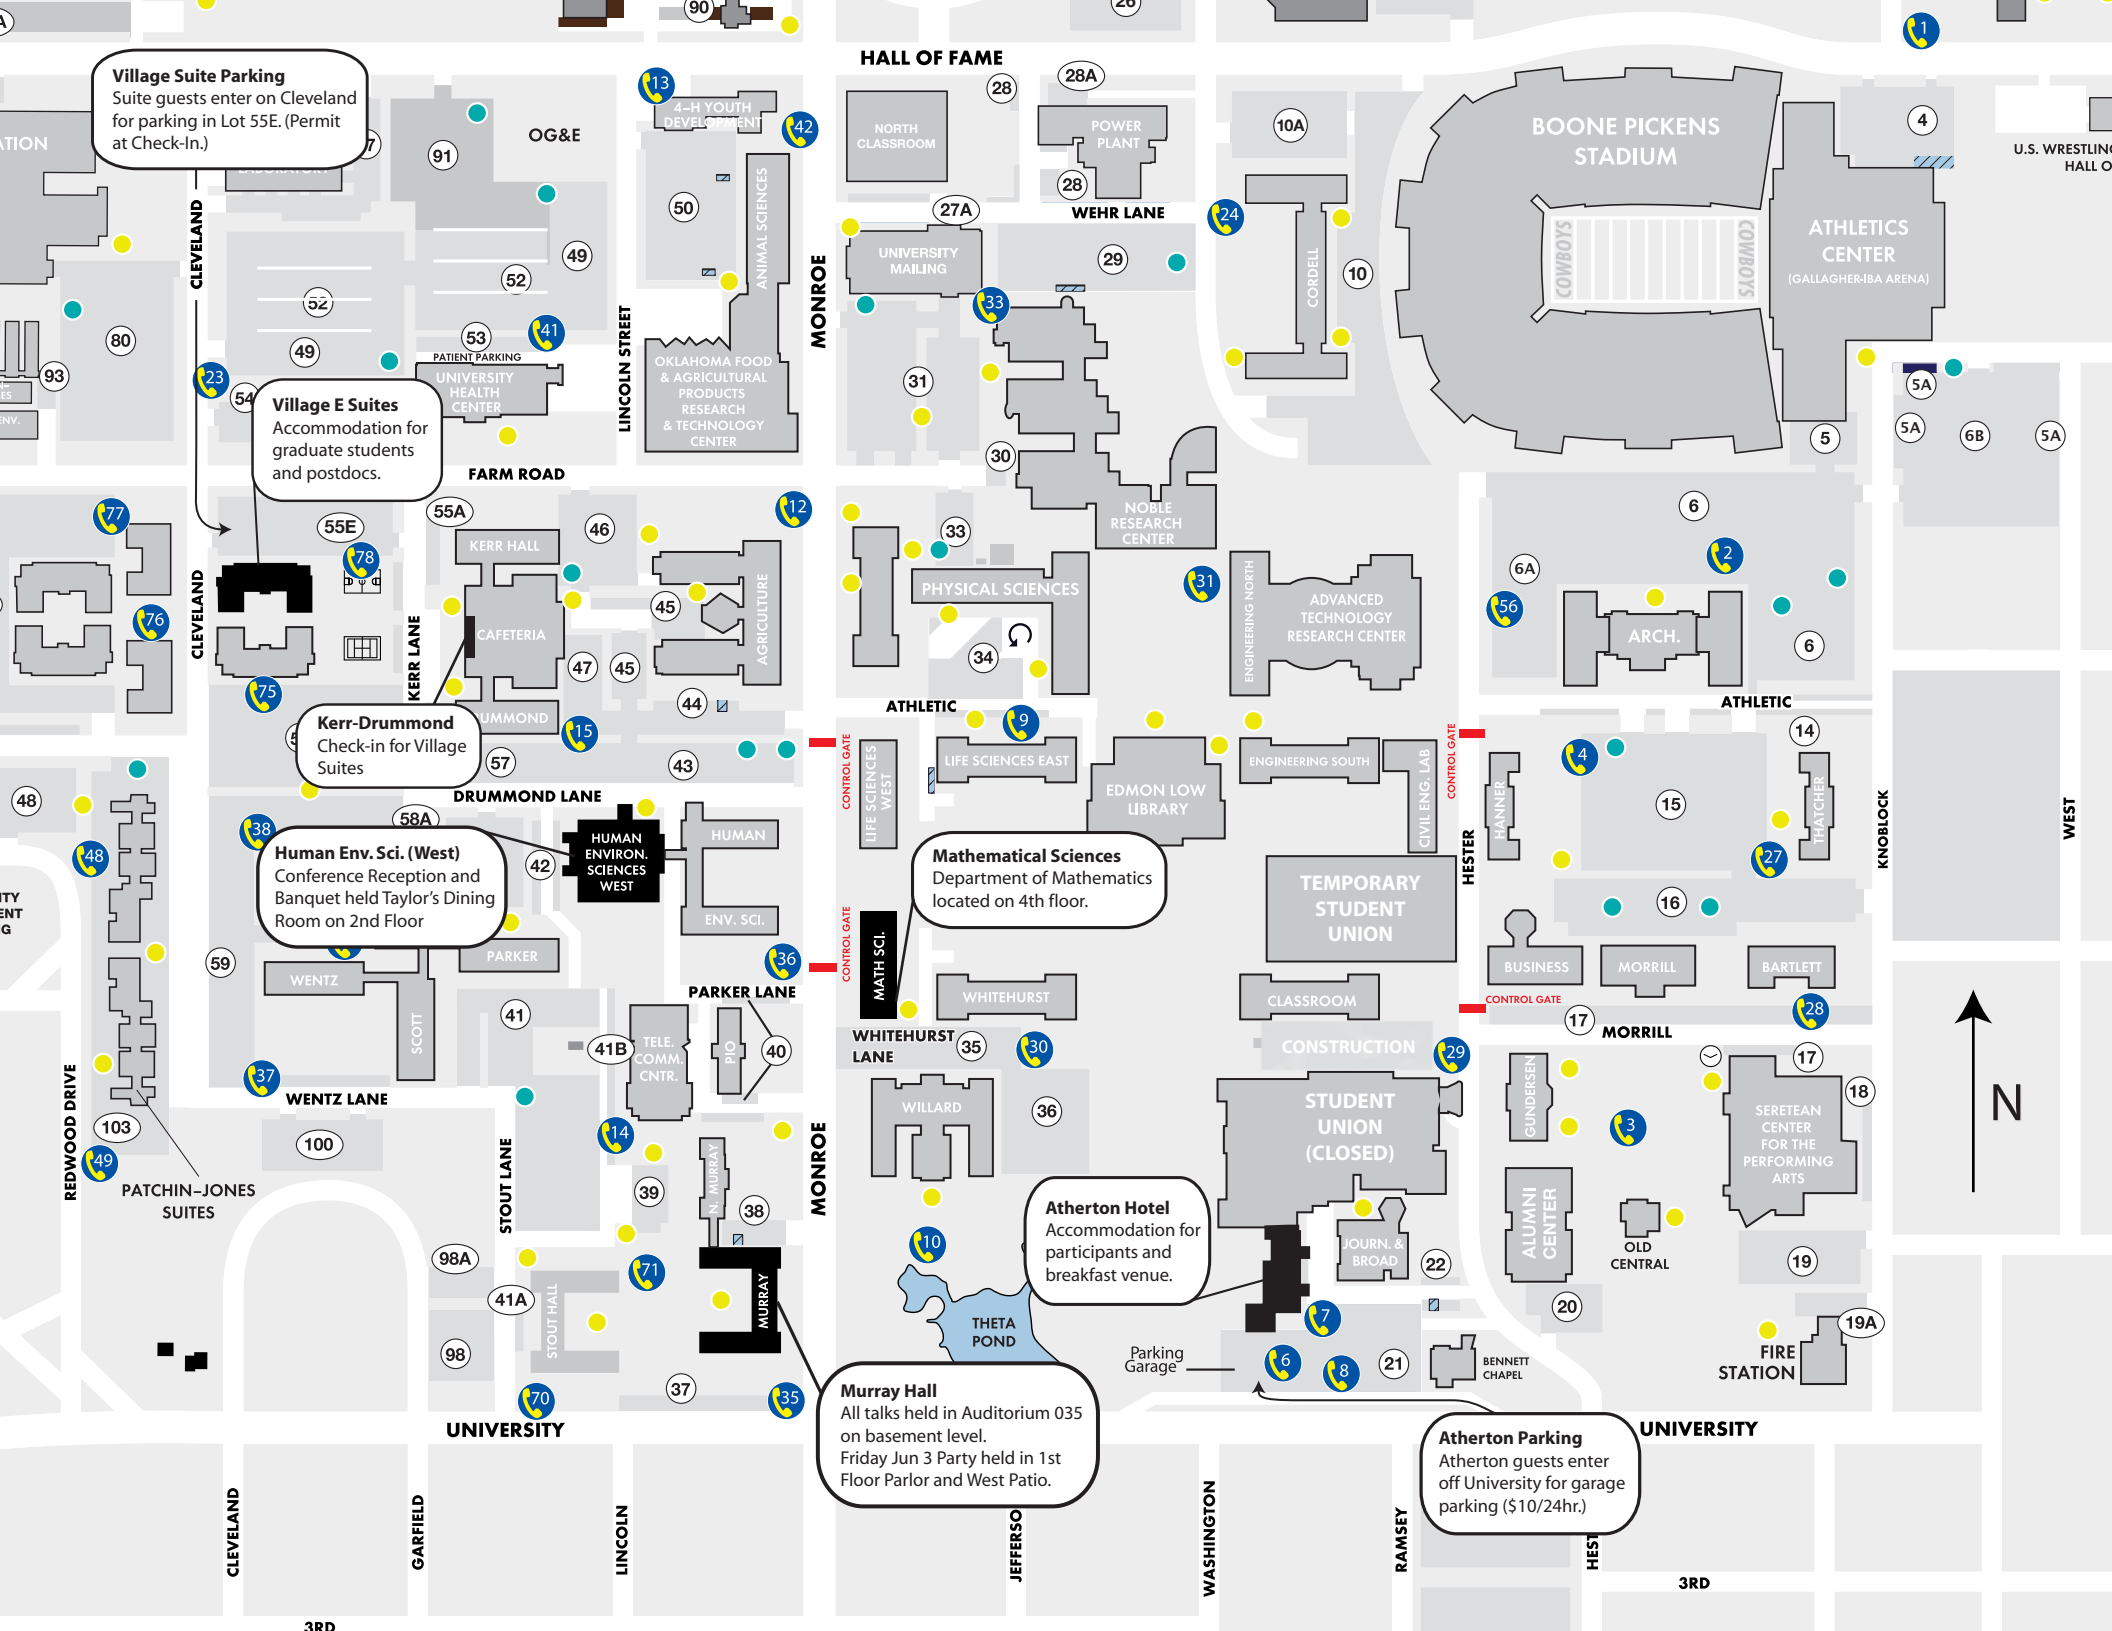

Village Suite Parking
Suite guests enter on Cleveland for parking in Lot 55E. (Permit at Check-In.)

Village E Suites
Accommodation for graduate students and postdocs.

Kerr-Drummond
Check-in for Village Suites

Human Env. Sci. (West)
Conference Reception and Banquet held Taylor's Dining Room on 2nd Floor

Mathematical Sciences
Department of Mathematics located on 4th floor.

Atherton Hotel
Accommodation for participants and breakfast venue.

Murray Hall
All talks held in Auditorium 035 on basement level. Friday Jun 3 Party held in 1st Floor Parlor and West Patio.

Atherton Parking
Atherton guests enter off University for garage parking (\$10/24hr.)

HALL OF FAME

BOONE PICKENS STADIUM

ATHLETIC CENTER
(GALLAGHER-IBA ARENA)

ATHLETIC

ATHLETIC

TEMPORARY STUDENT UNION

STUDENT UNION (CLOSED)

Murray Hall